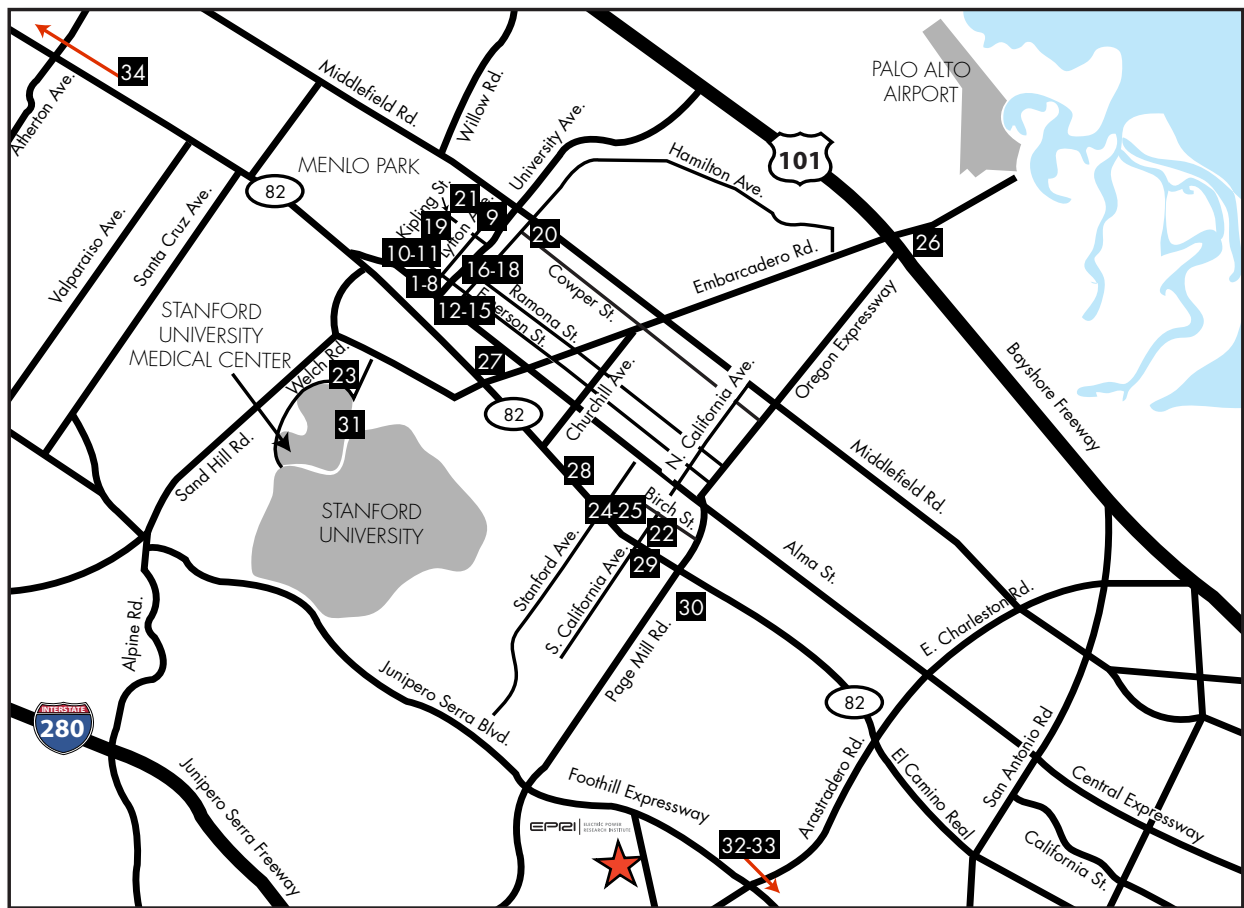

Directions

From San Francisco International Airport

- Merge onto US-101 South. (19.5 miles)
- Take exit 402 for EMBARCADERO RD. / OREGON EXPWY. (0.2 miles)
- Keep left at fork, follow signs and merge onto OREGON EXPWY. (1.9 miles)
- Continue onto PAGE MILL RD. (1.8 miles)
- Turn LEFT onto FOOTHILL EXPWY. (0.6 miles)
- Turn RIGHT onto HILLVIEW AVE. (0.5 miles)
- EPRI will be on the right.

From San Jose International Airport

- Merge onto I-880 South toward SANTA CRUZ. (2.9 miles)
- Take exit 1B to merge onto I-280 North toward SAN FRANCISCO. (14.2 miles)
- Take exit 20 toward PALO ALTO. (0.4 miles)
- Merge onto PAGE MILL ROAD. (0.5 miles)
- Turn right onto DEER CREEK RD. (0.7 miles)
- Turn left onto ARASTRADERO RD. (0.3 miles)
- Turn LEFT onto HILLVIEW AVE. (0.2 miles)
- EPRI will be on the left.

Restaurant Map

Area Attractions

AT&T Park

(Home of the San Francisco Giants)

sanfrancisco.giants.mlb.com

Candlestick Park

(Home of the San Francisco 49ers)

www.49ers.com

Exploratorium

www.exploratorium.edu

Paramount's Great America

www.paramountparks.com/greatamerica

San Jose Arena

(Home of the San Jose Sharks)

sharks.nhl.com

Santa Cruz Beach Boardwalk