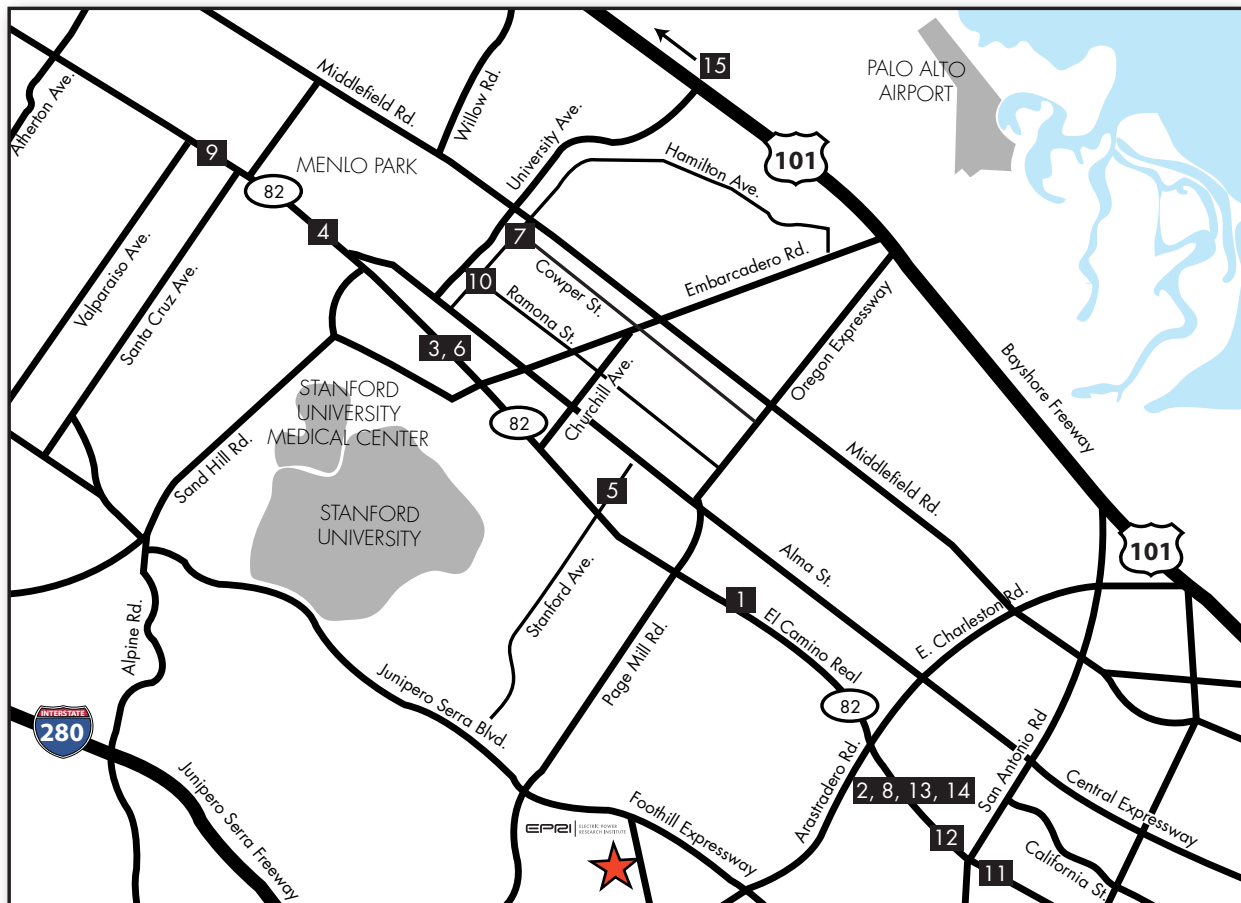

Map to Area Hotels