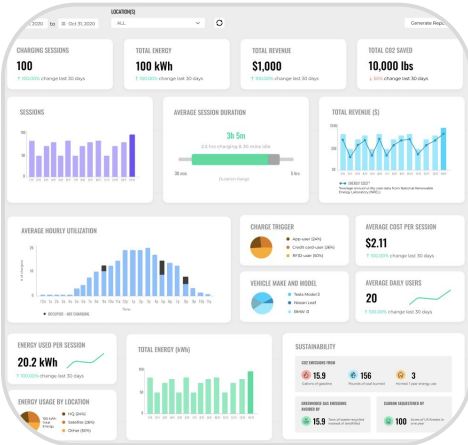

**INTELLIGENT EV CHARGING FOR
COMMUNITIES OF ALL SHAPES & SIZES**

OUR FOCUS

WORK

LIVE

where

80%

**Of all charging
happens**

WHO USES AMPUP

1. EV drivers
2. Property Manager
3. HOA
4. Facility Manager
5. Sustainability Manager
6. Fleet Manager
7. Sales
8. EV consultants
9. Hardware suppliers
10. Installers
11. Service providers
12. DR operator