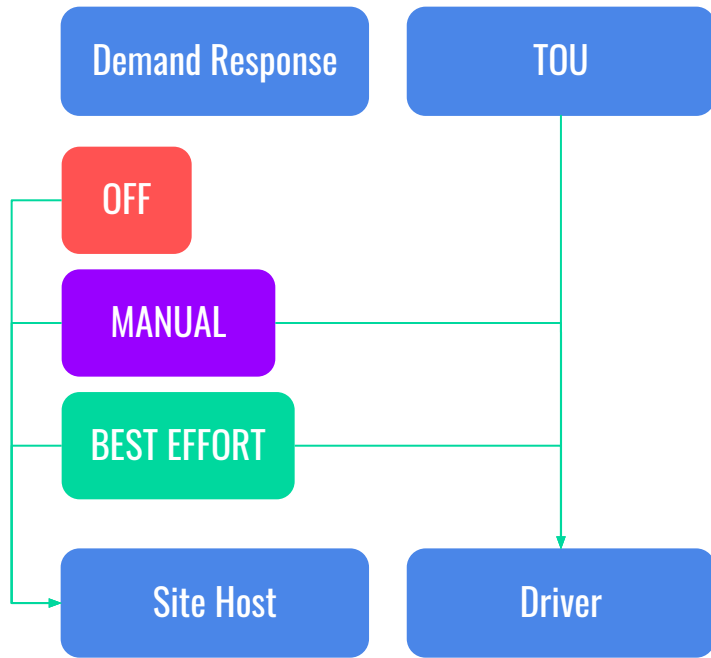

AMPUP IS OPENADR CERTIFIED