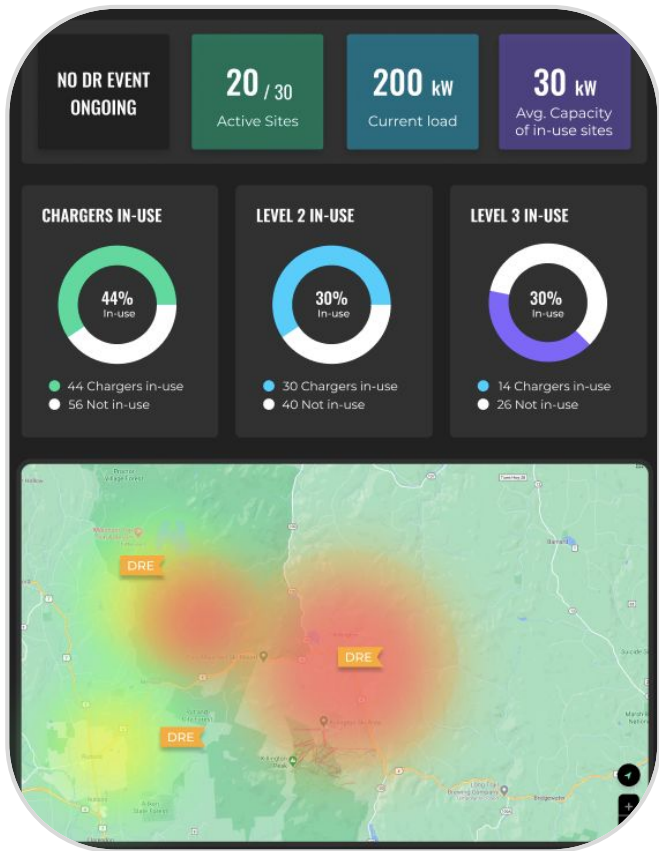

AMPUP IS OPENADR CERTIFIED