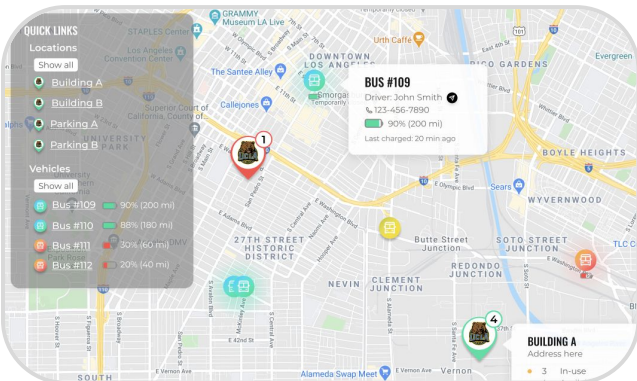

1. EV drivers
2. Property Manager
3. HOA
4. Facility Manager
5. Sustainability Manager
6. Fleet Manager
7. Sales
8. EV consultants
9. Hardware suppliers
10. Installers
11. Service providers
12. DR operator

ID	STATUS	DATE	START TIME	END TIME	LOCATION	DESTINATION
P201181834	Available	03/24/2021	06:15:10		EVChargerU Main Office	EVChargerU
P201181834	Available	03/24/2021	06:15:10		EVChargerU Main Office	EVChargerU
P20411068	Available	03/24/2021	06:13:19		Colson's Industries	Colson's Industries
P20411068	Available	03/24/2021	06:13:19		Colson's Industries	Colson's Industries
P20181899	Available	03/24/2021	06:14:04		Roscoe Wharf	Horizon Station
P20181899	Available	03/24/2021	06:14:04		Roscoe Wharf	Horizon Station
P20411054	Preparing	03/24/2021	06:12:01		Roscoe Wharf	Horizon Station
P20411054	Preparing	03/24/2021	06:12:01		Roscoe Wharf	Horizon Station
P20411054	Available	03/24/2021	06:12:01		Roscoe Wharf	Horizon Station
P20411054	Available	03/24/2021	06:12:01		Roscoe Wharf	Horizon Station